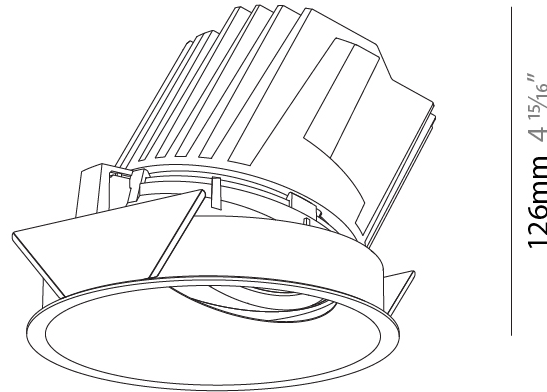

OPTICAL

Reflector°: 10
 Adjustability: Fixed

RATINGS AND CERTIFICATIONS

Certified By: Certified for North American Standards
 IP rating: IP20

Ø 125mm 4 15/16"
 Ø 139mm 5 1/2"

130mm 5 1/8" 140mm 5 1/2" 10 | 15mm 3/8" 9/16" 30° ↑