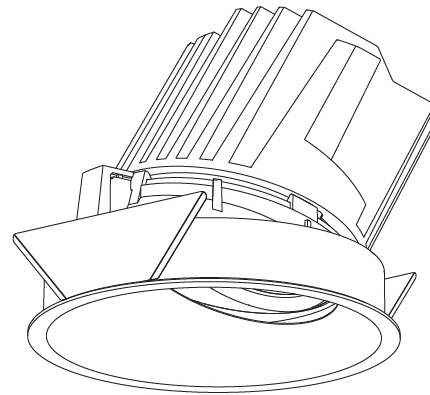

PHYSICAL

Shape: Round
Diameter (mm): 139
Diameter (in): 5 1/2
Height (mm): 126
Height (in): 4 15/16
Ceiling Thickness (mm): 10 / 12.5 / 15
Ceiling Thickness (in): 3/8 or 1/2 or 9/16
Min. Recessing Depth (mm): 140
Min. Recessing Depth (in): 5 1/2
Light Distribution: Adjustable / Asymmetric
Weight (kg): 0.816
Weight (lbs): 1.8
Fixture Finish: SSR / BKV / CWI / CRY / HAB / LAG / UFT / ITA / RUA / RUR / MIC / FTG / MYG / TWT / LOD / PUS / FRO / FUP / KIA / POP / BLS / SPG / MEY / GOH / GUM / CHC / COM / ABZ / JAG / OBR / MOS / ROR
Fixture Material: Aluminum Die Cast
Cut-out Measurements: 130mm / 5 1/8"

ELECTRICAL

Lamp Type: LED (Zhaga Standard)
Input Wattage (W): 28.6
Total Output Wattage (W): 26
Dimming: Tri-Mode (Non-Dimming and Phase Dimming (120Vac only) and 0-10V Dimming)
Driver Included: No
Driver Location: Recessed Housing
Driver Type: Constant Current - Universal
Driver Class: Class 2
Housing: See components
Input Voltage (V): 120 - 277
Constant Current (MA): 700

LED

Number of LEDs: 1
Color Temperature (°K): 2700 / 3000 / 3500 / 4000
Max. Delivered Lumen (lm): 2320 / 2380 / 2499 / 2550
Nominal Lumen (lm): 3210 / 3290 / 3459 / 3530
CRI: >90 CRI
Lamp Life (hrs): 50000

OPTICAL

Reflector: 20 / 25 / 40
Adjustability: Fixed

RATINGS AND CERTIFICATIONS

Certified By: Certified for North American Standards
IP rating: IP20