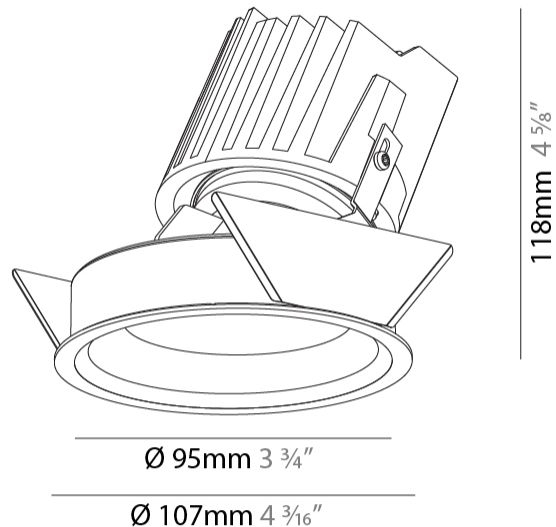

PHYSICAL

Shape: Round
Diameter (mm): 107
Diameter (in): 4 3/16
Height (mm): 118
Height (in): 4 5/8
Ceiling Thickness (mm): 10 / 12.5 / 15
Ceiling Thickness (in): 3/8 or 1/2 or 9/16
Min. Recessing Depth (mm): 140
Min. Recessing Depth (in): 5 1/2
Light Distribution: Adjustable / Asymmetric
Weight (kg): 0.473
Weight (lbs): 1.04
Fixture Finish: SSR / BKV / CWI / CRY / HAB / LAG / UFT / ITA / RUA / RUR / MIC / FTG / MYG / TWT / LOD / PUS / FRO / FUP / KIA / POP / BLS / SPG / MEY / GOH / GUM / CHC / COM / ABZ / JAG / OBR / MOS / ROR
Fixture Material: Aluminum Die Cast
Cut-out Measurements: 98mm / 3 7/8"

ELECTRICAL

Lamp Type: LED (Zhaga Standard)
Input Wattage (W): 16.5
Total Output Wattage (W): 14
Dimming: Tri-Mode (Non-Dimming and Phase Dimming (120Vac only) and 0-10V Dimming)
Driver Included: No
Driver Location: Recessed Housing
Driver Type: Constant Current - Universal
Driver Class: Class 2
Housing: See components
Input Voltage (V): 120 - 277
Constant Current (MA): 350

LED

Number of LEDs: 1
Color Temperature (°K): 2700 / 3000 / 3500 / 4000
Max. Delivered Lumen (lm): 1030 / 1070 / 1117 / 1140
Nominal Lumen (lm): 1386 / 1438 / 1511 / 1542
CRI: >90 CRI
Lamp Life (hrs): 50000

OPTICAL

Reflector: 20 / 40 / 60
Adjustability: Fixed

RATINGS AND CERTIFICATIONS

Certified By: Certified for North American Standards
IP rating: IP20